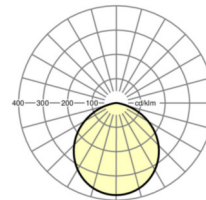

LIGHTING TECHNOLOGY

Placement	LED, Colour rendering/Light colour CRI ≥ 80 / 4000K
Colour tolerance (MacAdam)	3SDCM
Photobiological safety (Luminaire)	RGO
Nominal luminous flux	3037lm
LED service life	50000h L85/B10 (Tq 25°C), 75000h L80/B10 (Tq 25°C)
Luminaire luminous efficiency	107lm/W
Beam angle	110°
UGR lat./long.	27.8 / 27.8

MECHANICS

Housing colour	white
Dimensions (LxWxH/DxH)	230mm x 115mm
Weight (net)	3.15kg
Type of installation	Ceiling-mounted single installation

Dimensions

H	115 mm	Height
D	230 mm	Diameter

Reference	LED 3000lm 840
ηLB	100 %
Φ ↓/↑	100 % / 0 %
UGR lat./long.	27.8 / 27.8